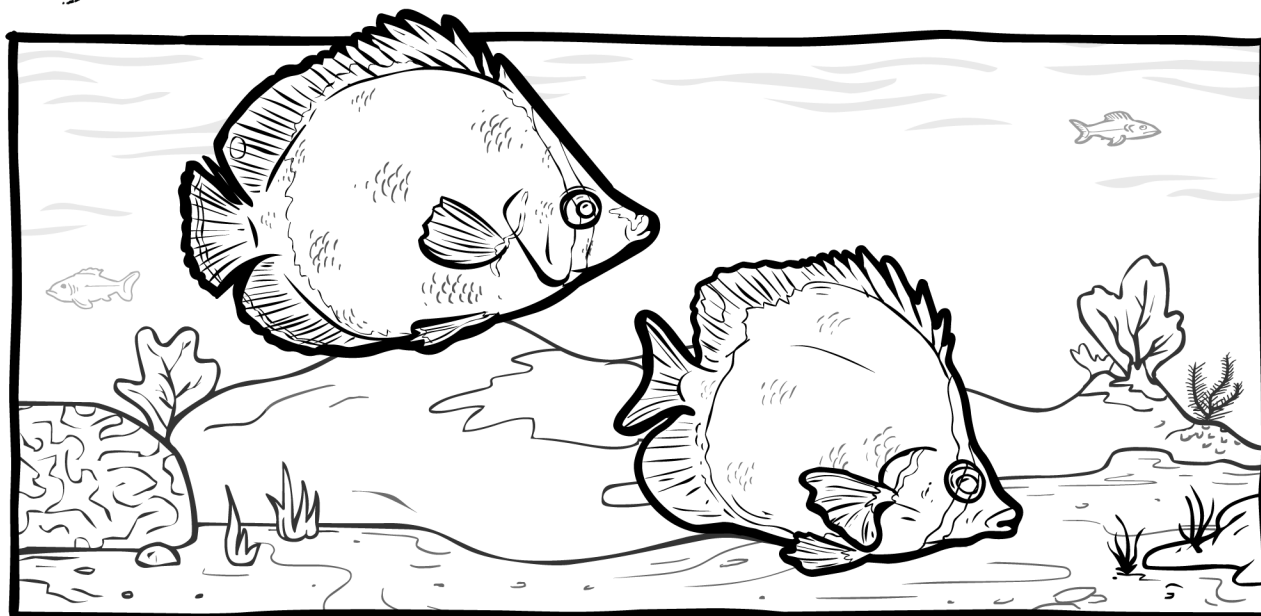

Butterfly Fish

Butterfly Fish *(Chaetodon ocellatus)*

Favorite Foods

- Eats tube worms and sea anemones
- Uses its narrow jaws to scrape out prey in hidden crevices

Critter Characteristics

- Darker bands are seen on its body at night
- Currents can carry eggs as far north as Canada
- Forms pairs during breeding
- Other common names include butterbun, katy and school mistress

Population Protection

- Protecting coral reefs and seagrasses supports their habitat
- Learn more at <https://floridascoralreef.org>